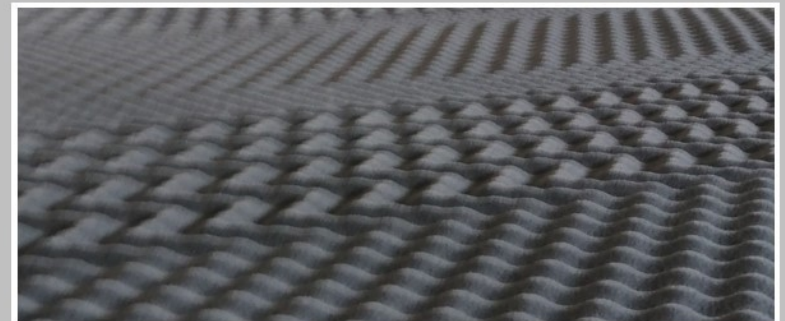

The superior edge to edge support gives the ultimate in making use of the entire sleeping area. Along with the benefits of natural cool zoned latex The Pocketed Spring contours to the body shape for unrivalled support.

SUPERIOR EDGE TO EDGE SUPPORT

Exquisite

1,000 SERIES ENCAPSULATED POCKETED SPRINGS

Also available

Opulence 3,000 Series Pocketed.

Finesse 2,000 Series Pocketed.

The superior edge to edge support gives the ultimate in making use of the entire sleeping area. Along with the benefits of natural cool copper latex The 1,000 Pocketed Spring contours to the body shape for unrivalled support.