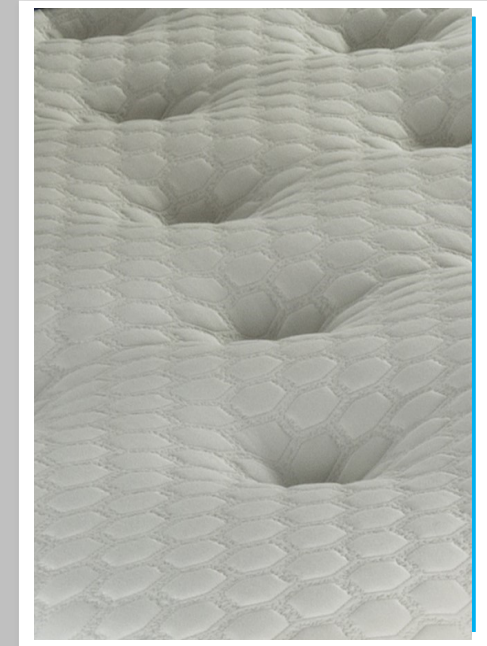

NATURAL COLLECTION

Dorchester

2000 POCKETED SPRINGS

- Pocket 2000 Single Layer
- Wool
- Cashmere
- Silk
- Sumptuous Fibre
- Tufted Finish
- Flag Stitched Handles
- Vents
- All drawer options available

The 2,000 pocketed spring are individually wrapped in their own cloth pockets which move completely independently. The springs are nested under the sumptuous upholstery of silk, wool, cashmere and sumptuous fibre with a knitted fabric for those people who prefer traditional luxury